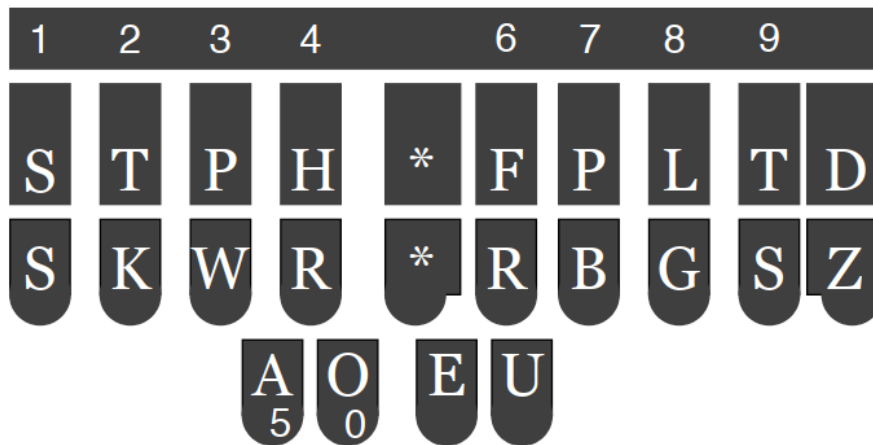

The Need for Court Reporters, Closed Captioners, and CART* Providers is HUGE and Continues to Grow!

The Steno Keyboard

Left Hand (consonants)

B = PW	K = K	S = S
C = KR	L = HR	T = T
D = TK	M = PH	V = SR
F = TP	N = TPH	W = W
G = TKPW	P = P	X = KP
H = H	Q = KW	Y = KWR
J = SKWR	R = R	Z = STK

Thumbs (vowels)

A = A
E = E
I = EU
O = O
U = U

Right Hand (consonants)

B = B	L = L	S = S
D = D	M = PL	T = T
F = F	N = PB	V = *F
G = G	P = P	X = BGS
J = PBLG	R = R	Z = Z
K = K		

Confused? Here are some examples of how some common English words look in steno: